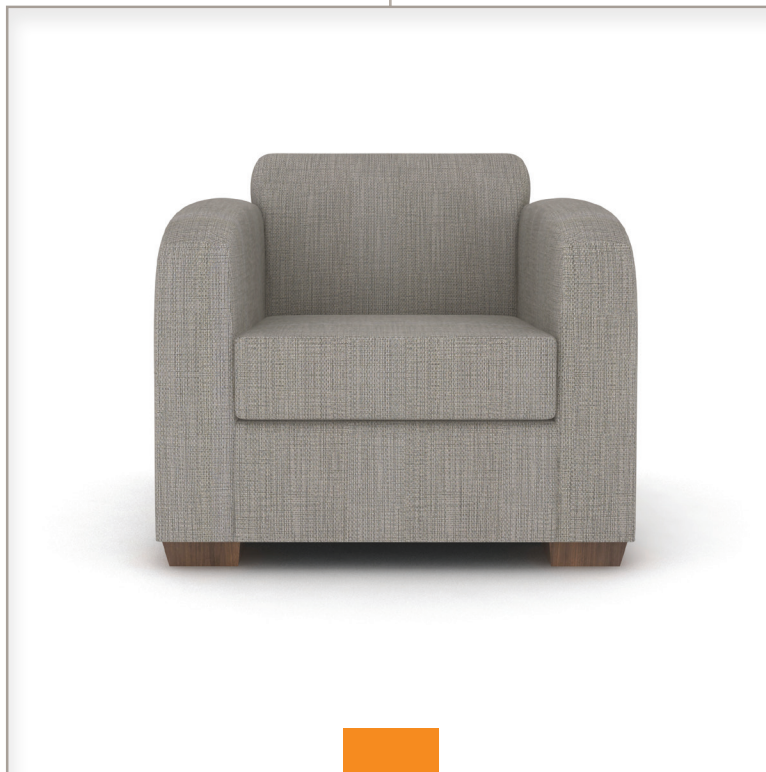

Miami Collection

Miami Collection

Miami Collection Features:

- Tight Back
- Loose Seats
- HR Foam Seat
- Barrier Panels
- Narrow Arm

Options:

- Velcro or Tethered Seat Cushions

Sofa MI-6023 h 34" | 77" d 36"

Settee MI-6022 h 34" | 55" d 36"

Chair MI-6021 h 34" | 32" d 36"

Ottoman MI-6020 h 17" | 33" d 23"