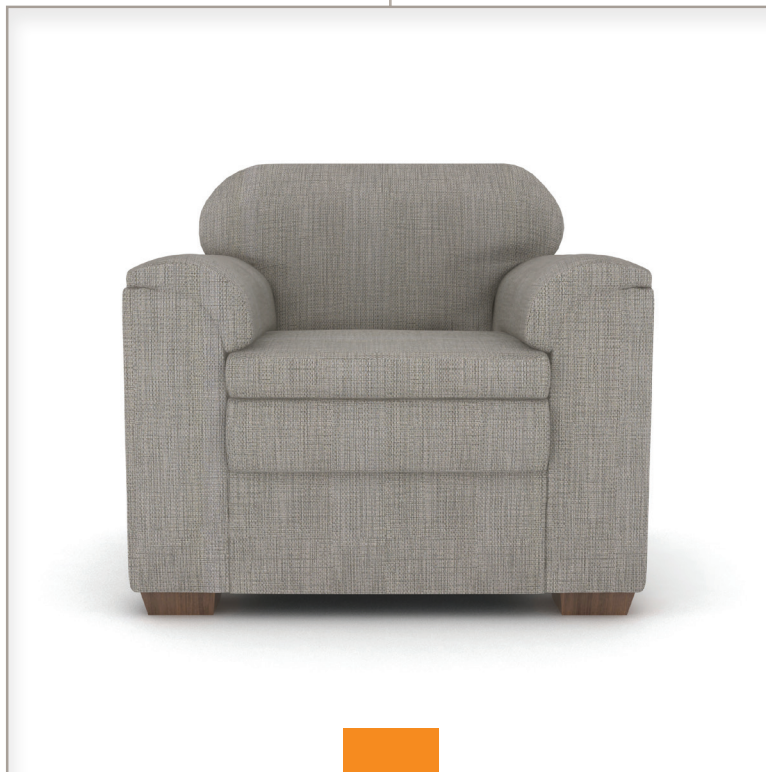

Chicago Collection

Chicago Collection

Chicago Collection Features:

- Blown Fiber Tight Backs
- Fiber Top Loose Seats
- Fiber Top Arms

Sofa CH-6003 h 36" l 89" d 35"

Settee CH-6002 h 36" l 65" d 35"

Chair CH-6001 h 36" l 45" d 35"

Ottoman CH-6000 h 16" l 38" d 25"