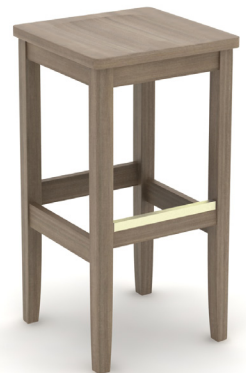

Bulldog Collection

Bulldog Collection

Bulldog 42" Bench with Arms
(60" Bench with Arms Available)

Bulldog 42" Bench without Arms
(60" Bench without Arms Available)

Bulldog Chair with Arms

Bulldog Chair without Arms

Bulldog Stool

Bulldog Backless Stool

	height	depth	frame width	seat depth	seat height	arms height	arms outside
42" Bench	35"	18.5"	44.5"	15"	18"	27"	48"
60" Bench	35"	18.5"	59.5"	15"	18"	27"	63.75"
Chair	35"	19"	18"	16"	18"	-	-
Arm Chair	35"	19"	22"	16"	18"	27"	21.5"
Stool	47"	19"	18"	16"	30"*	-	-
Backless Stool	30"	16"	15.75"	16"	30"*	-	-

*Standard seat height. Available 24-30"

Bulldog Collection shown in Studio Teak finish.