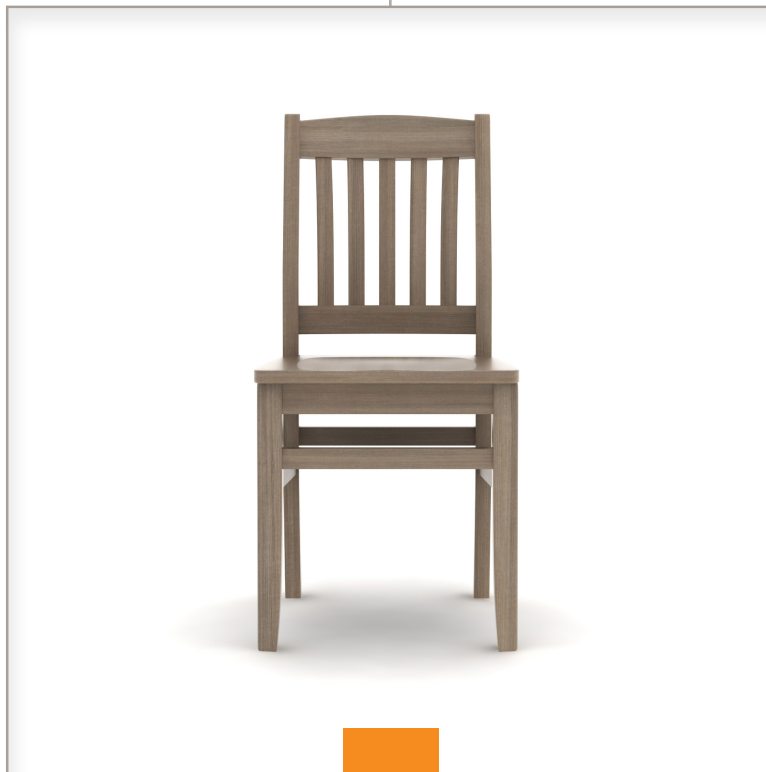

Bulldog Collection

Bulldog Collection

Bulldog 42" Bench with Arms
(60" Bench with Arms Available)

Bulldog 42" Bench without Arms
(60" Bench without Arms Available)

Bulldog Chair with Arms

Bulldog Chair without Arms

Bulldog Stool

Bulldog Backless Stool

	height	depth	frame width	seat depth	seat height	arms height	arms outside
42" Bench	35"	18.5"	44.5"	15"	18"	27"	48"
60" Bench	35"	18.5"	59.5"	15"	18"	27"	63.75"
Chair	35"	19"	18"	16"	18"	-	-
Arm Chair	35"	19"	22"	16"	18"	27"	21.5"
Stool	47"	19"	18"	16"	30"*	-	-
Backless Stool	30"	16"	15.75"	16"	30"*	-	-

*Standard seat height. Available 24-30"

Bulldog Collection shown in Studio Teak finish.