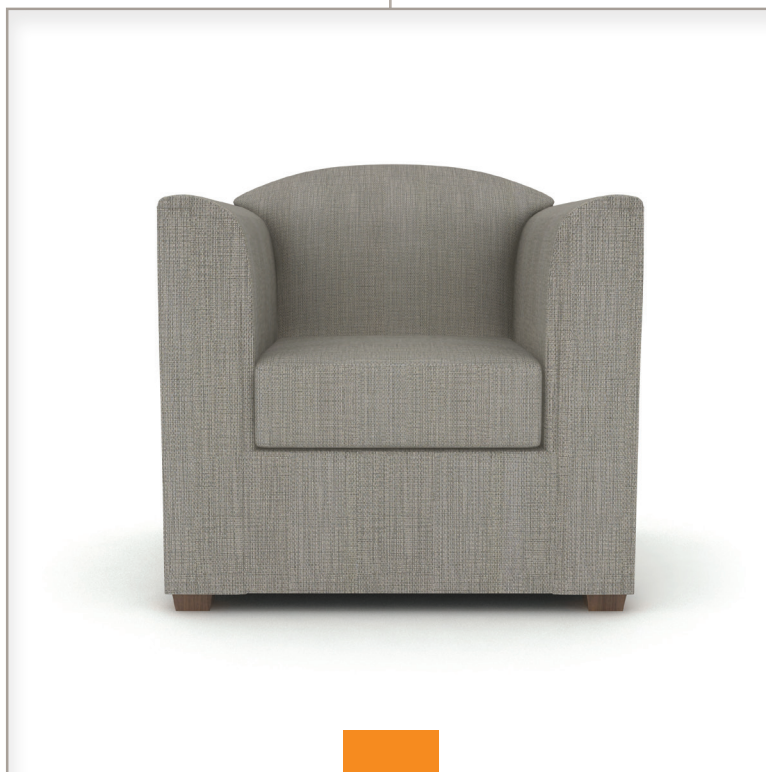

Austin Collection

Austin Collection

Austin Collection Features:

- Tight Back
- Pillow Arm
- Loose Seats
- HR Foam Seat
- Barrier Panels

Options:

- Velcro or Teathered Seat Cushions
- Premium Frame
- Premium Foam

Sofa PA-8493 h 33" | 77" d 29"

Settee PA-8492 h 33" | 56" d 29"

Chair PA-8491 h 33" | 35" d 29"